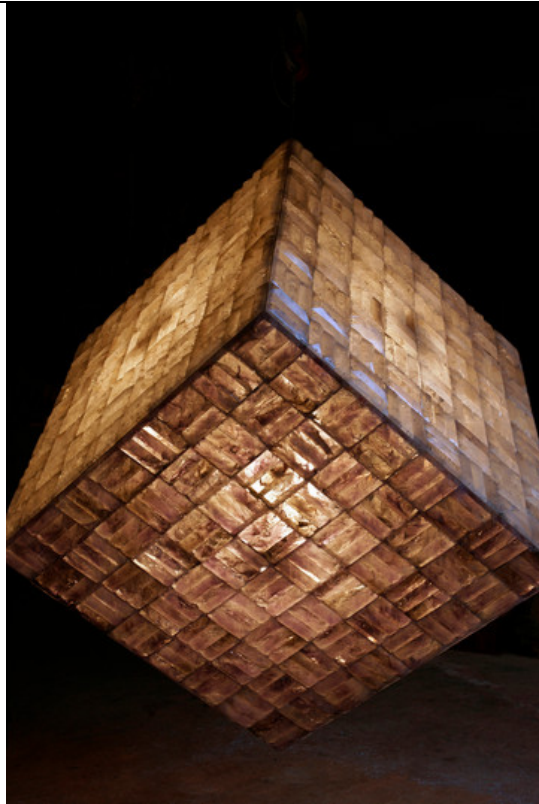

MATHIEU
LUSTRERIE

A Cube

CREATIONS Ref. A Cube

STOCK: *Made to Order*

LOCATION: *Gargas*

€ 309,000

HEIGHT	120 cm / 47.00 in
WEIGHT	500.00 k.g.
DIAMETER	120 cm / 47.00 in
MATERIAL	Rock Crystal
WEIGHT	500.00 k.g.