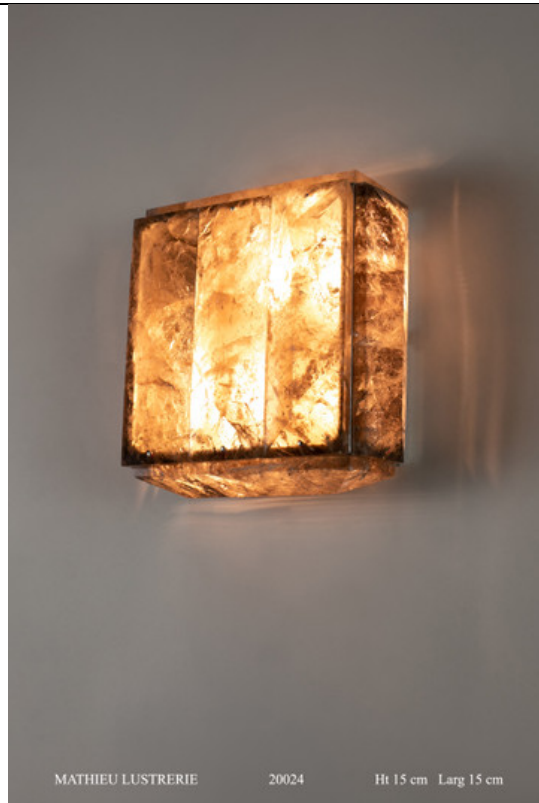

MATHIEU
LUSTRERIE

MATHIEU LUSTRERIE

20024

Ht 15 cm Larg 15 cm

Applique Monolithe

CREATIONS Ref. 20024

STOCK: *Made to Order*

LOCATION: *Gargas*

€ 1,525

HEIGHT	15 cm / 5.91 in
WEIGHT	5.00 k.g.
MATERIAL	Rock Crystal
WIDTH	15 cm / 5.91 in
WEIGHT	5.00 k.g.

visit www.mathieulustrerie.com for more information about the
collection