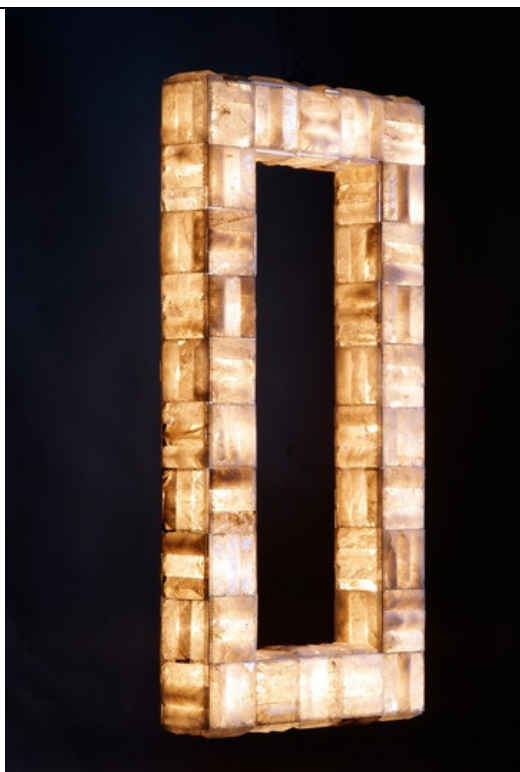

MATHIEU
LUSTRERIE

Atmosquare

CREATIONS Ref. 20040

STOCK: Made to Order

LOCATION: Paris

€ 112,134

HEIGHT	157 cm / 0.00 in
WEIGHT	80.00 k.g.
MATERIAL	Rock Crystal
WIDTH	160 cm / 0.00 in
DEPTH	80 cm / 0.00 in
WEIGHT	80.00 k.g.