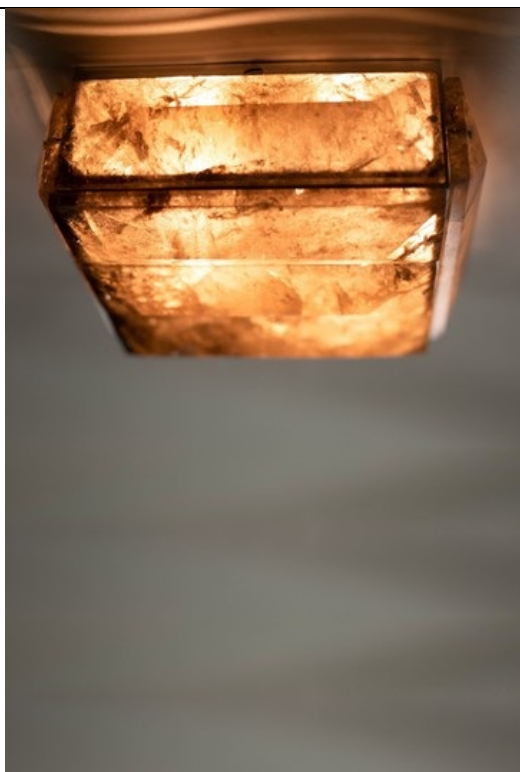

MATHIEU
LUSTRERIE

Ceiling light Monolithe

CREATIONS Ref. 20024

STOCK: Made to Order

LOCATION: Gargas

€ 1,525

HEIGHT	19 cm / 7.48 in
WEIGHT	5.00 k.g.
MATERIAL	Rock Crystal
WIDTH	19 cm / 7.48 in
DEPTH	7 cm / 2.76 in
WEIGHT	5.00 k.g.