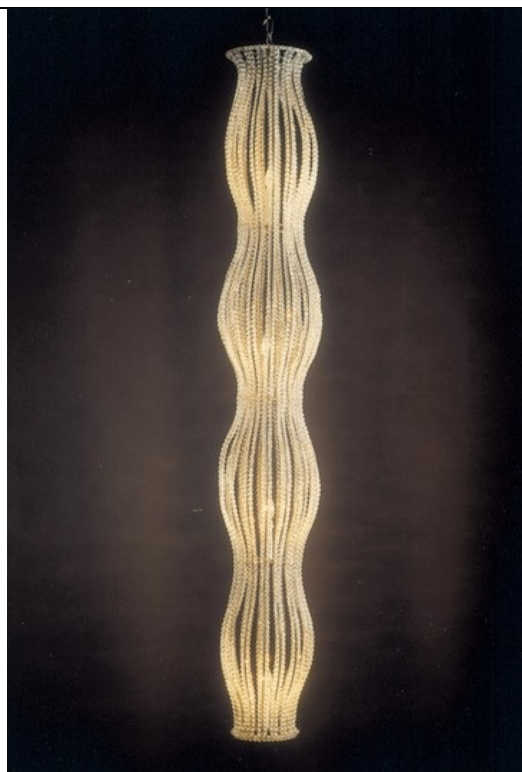

MATHIEU
LUSTRERIE

Clear unexpected visitor chandelier

CREATIONS Ref. 46
STOCK: Made to Order
LOCATION: Gargas

€ 7,220

HEIGHT	185 cm / 73.00 in
WEIGHT	20.00 k.g.
DIAMETER	30 cm / 12.00 in
MATERIAL	Crystal
WEIGHT	20.00 k.g.