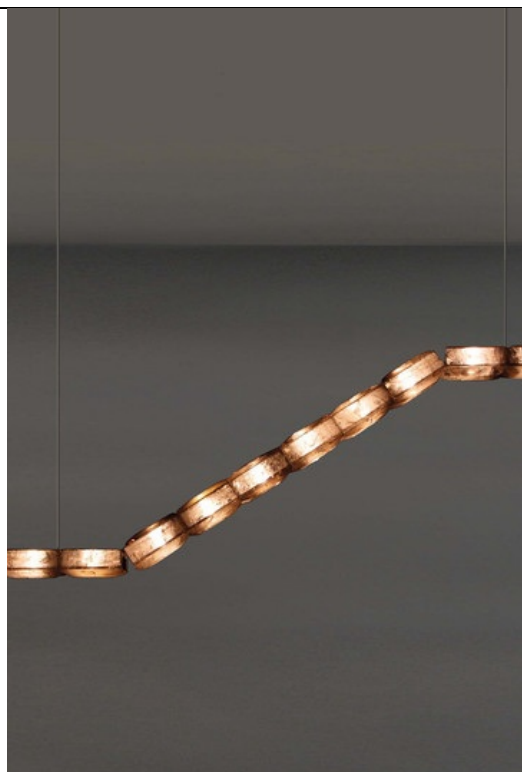

MATHIEU
LUSTRERIE

Constellation

CREATIONS Ref. 20030

STOCK: Made to Order

LOCATION: Gargas

€ 42,472

HEIGHT	7 cm / 0.00 in
WEIGHT	30.00 k.g.
MATERIAL	Rock Crystal
WIDTH	260 cm / 0.00 in
DEPTH	15 cm / 0.00 in
WEIGHT	30.00 k.g.