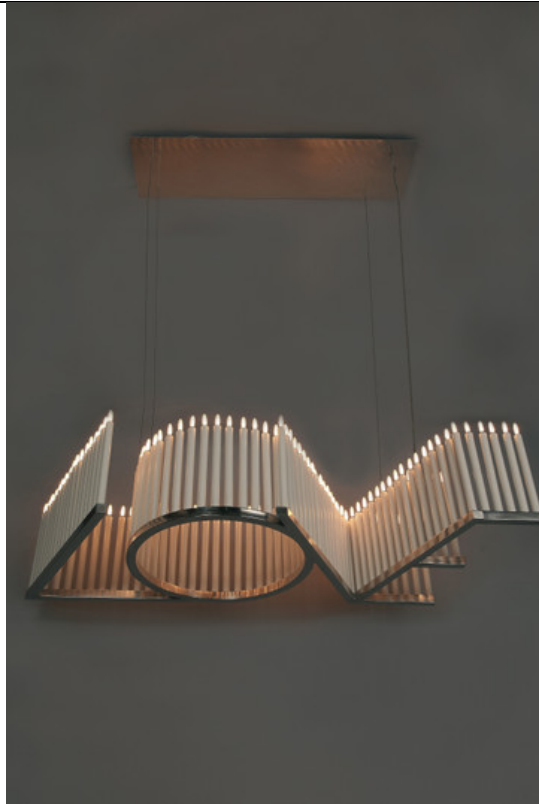

MATHIEU
LUSTRERIE

LOVE

CREATIONS Ref. 30001

STOCK: *Made to Order*

LOCATION: *Paris*

€ 26,690

HEIGHT	40 cm / 16.00 in
WEIGHT	30.00 k.g.
WIDTH	160 cm / 0.00 in
DEPTH	60 cm / 0.00 in
WEIGHT	30.00 k.g.

TIMELINE:
Delivery within 20 weeks after
confirmation for standard items