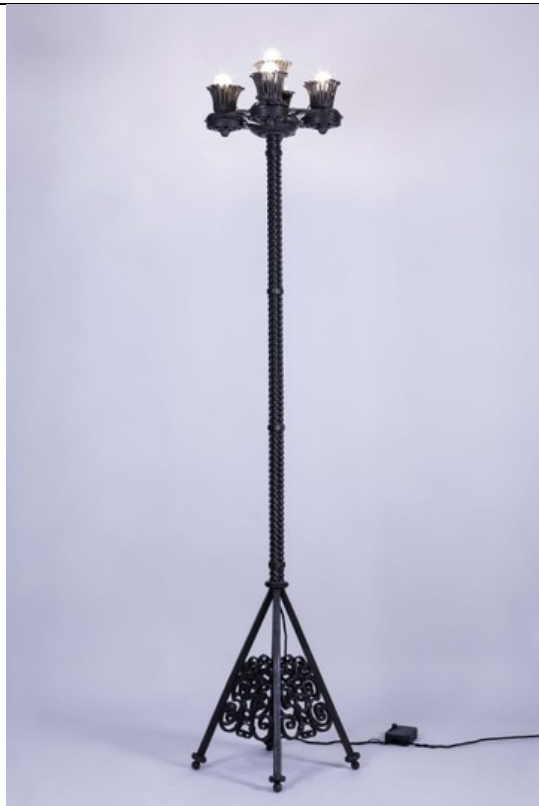

MATHIEU
LUSTRERIE

Lampadaire à 6 feux Alessandro Mazzucotelli

ANTIQUES Ref. GL00338

STOCK: *In-Stock*

LOCATION:

€ 20,000

HEIGHT	190 cm / 74.80 in
DIAMETER	32 cm / 12.60 in
MATERIAL	Wrought Iron

TIMELINE:
Delivery within 30 days after confirmation