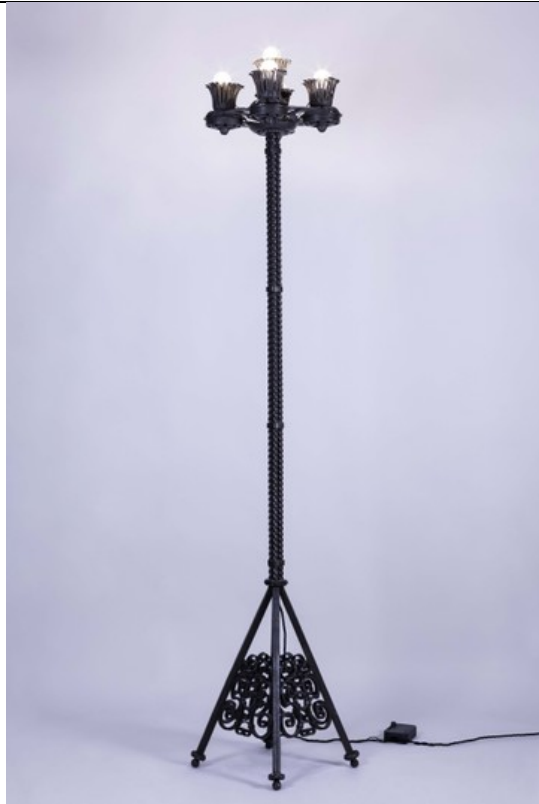

## Lampadaire à 6 feux Alessandro Mazzucotelli

**ANTIQUES** Ref. GL00338

STOCK: *In-Stock*

LOCATION: *Gargas*

**€ 20,000**

HEIGHT	190 cm / 74.80 in
DIAMETER	32 cm / 12.60 in
MATERIAL	Wrought Iron

**TIMELINE:**  
Delivery within 30 days after confirmation