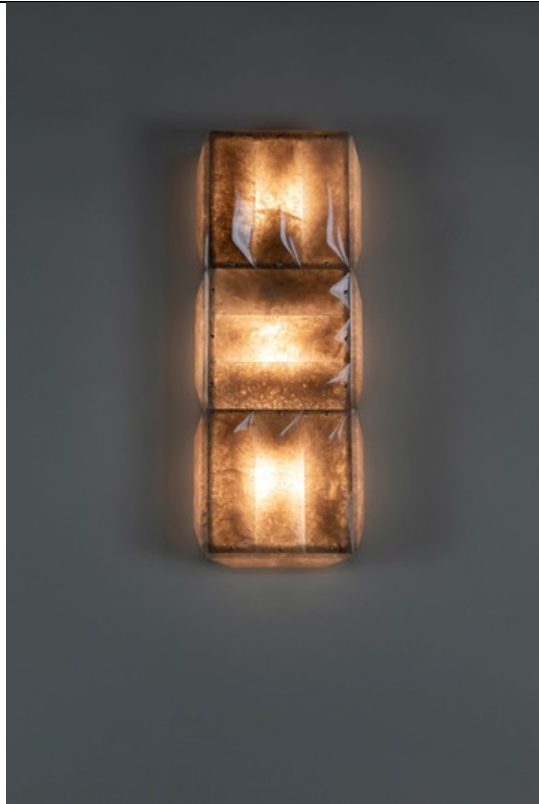

MATHIEU
LUSTRERIE

Medium Monolith sconce

CREATIONS Ref. 20023
STOCK: *Made to Order*

€ 4,369

HEIGHT	49 cm / 19.29 in
WEIGHT	15.00 k.g.
MATERIAL	Rock Crystal and Bronze and Rock Crystal
WIDTH	19 cm / 7.48 in
DEPTH	7 cm / 2.76 in
WEIGHT	15.00 k.g.

**AVAILABLE
CRYSTALS:**
Rock Crystal / Quartz
CDR SATURN
TRANSPARENT
CDR SATURN WHITE, CDR
SATURN SMOKY
AVAILABLE FINISHES:
Royal Gold, Antique Gold, Silver, Antique
Silver, Médaille, Gun Finish, Other, To Be
Defined