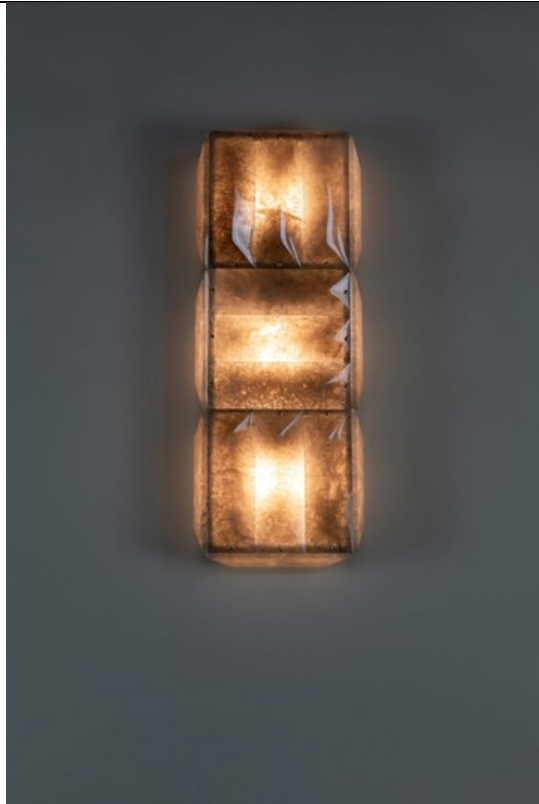

MATHIEU
LUSTRERIE

Medium Monolith sconce

CREATIONS Ref. 20023
STOCK: *Made to Order*

€ 4,369

HEIGHT	49 cm / 19.29 in
WEIGHT	15.00 k.g.
MATERIAL	Rock Crystal and Bronze and Rock Crystal
WIDTH	19 cm / 7.48 in
DEPTH	7 cm / 2.76 in
WEIGHT	15.00 k.g.

**AVAILABLE
CRYSTALS:**
Rock Crystal / Quartz
CDR SATURN
TRANSPARENT
CDR SATURN WHITE, CDR
SATURN SMOKY
AVAILABLE FINISHES:
Royal Gold, Antique Gold, Silver, Antique
Silver, Médaille, Gun Finish, Other, To Be
Defined