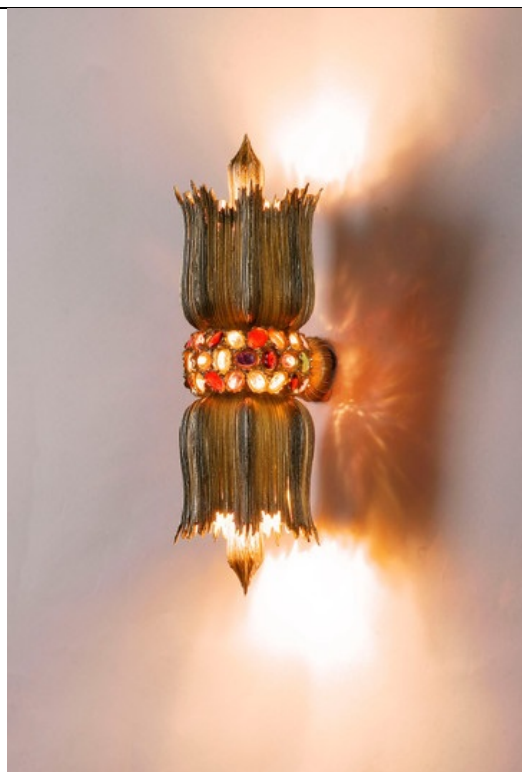

MATHIEU
LUSTRIERIE

Waterlily Applique

CREATIONS Ref. 20018
STOCK: Made to Order
LOCATION: Gargas, France

€ 12,960

HEIGHT 38 cm / 0.00 in
DIAMETER 13 cm / 0.00 in
MATERIAL Bronze and Rock Crystal and
Bronze