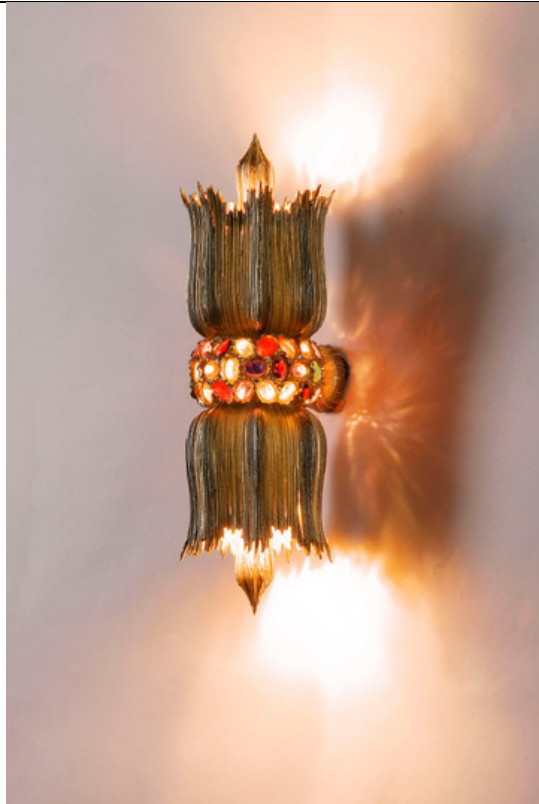

## Waterlily Applique

**CREATIONS** Ref. 20018  
**STOCK:** *Made to Order*  
**LOCATION:** *Gargas*

**€ 13,349**

**HEIGHT** 38 cm / 0.00 in  
**DIAMETER** 13 cm / 0.00 in  
**MATERIAL** Bronze and Rock Crystal and  
Bronze