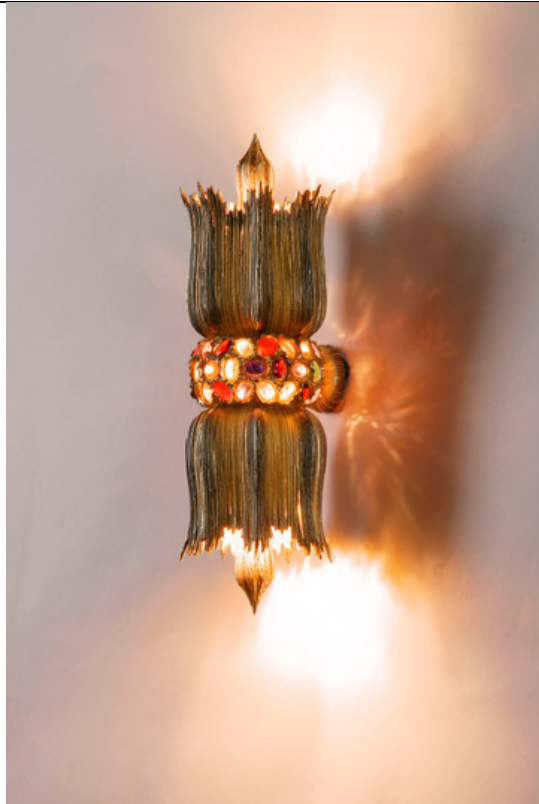

## Waterlily Applique

**CREATIONS** Ref. 20018/A

**STOCK:** *Made to Order*

**LOCATION:** *Tonnellerie 1*

**€ 13,349**

**HEIGHT** 38 cm / 0.00 in  
**DIAMETER** 13 cm / 0.00 in  
**MATERIAL** Bronze and Rock Crystal and  
Bronze