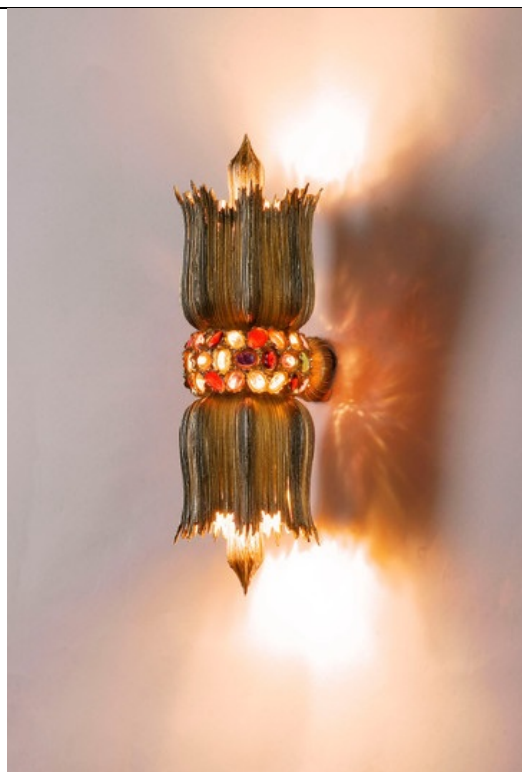

MATHIEU
LUSTRIERIE

Waterlily Sconce

CREATIONS Ref. 20018/A

STOCK: Made to Order

LOCATION: Tonnellerie 1

€ 13,349

HEIGHT 38 cm / 0.00 in
DIAMETER 13 cm / 0.00 in
MATERIAL Bronze and Rock Crystal and
Bronze

TIMELINE:
Delivery within 20 weeks after
confirmation for standard items